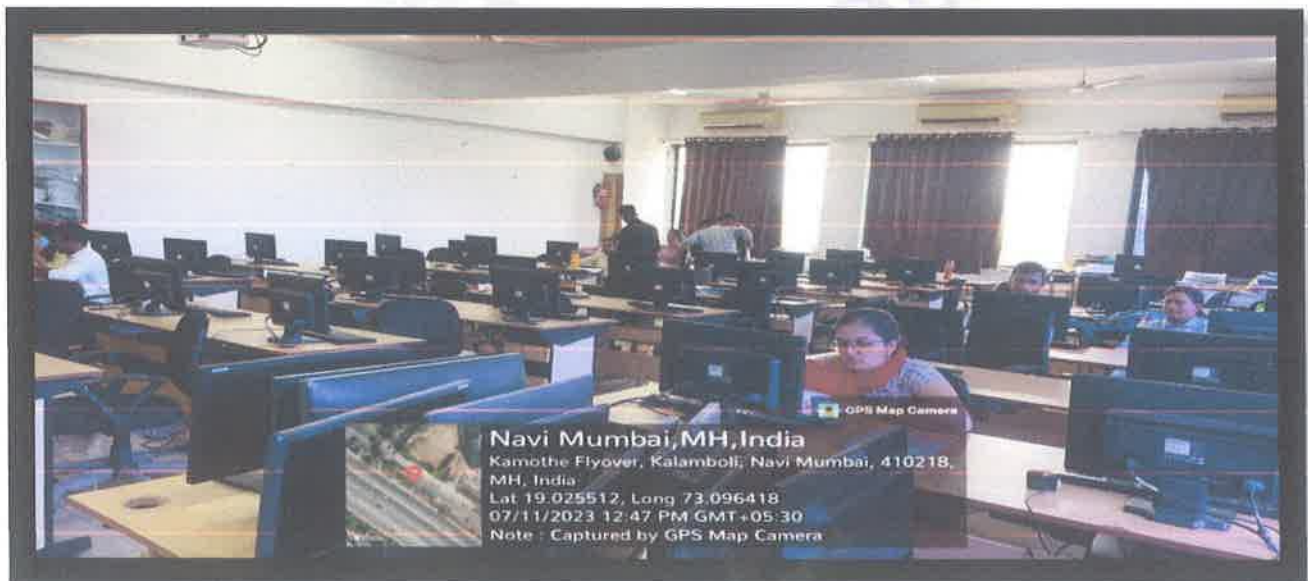

SCIENCE AND COMMERCE COLLEGE

(Affiliated to University of Mumbai)

Plot No 29, Sector -01, Kalamboli, Navi Mumbai-410218.

Ph.:8828979594

Web: <http://klessccmumbai.edu.in>

E-mail: klekalamboli@gmail.com

Information Technology Lab-1 Second Floor 210

Number of systems: 40

IAC Coordinator
K.L.E. Society's
Science & Commerce College,
Kalamboli, Navi Mumbai-410218

Principal
K L E Society's
Science & Commerce College
Kalamboli, Navi Mumbai - 410 218