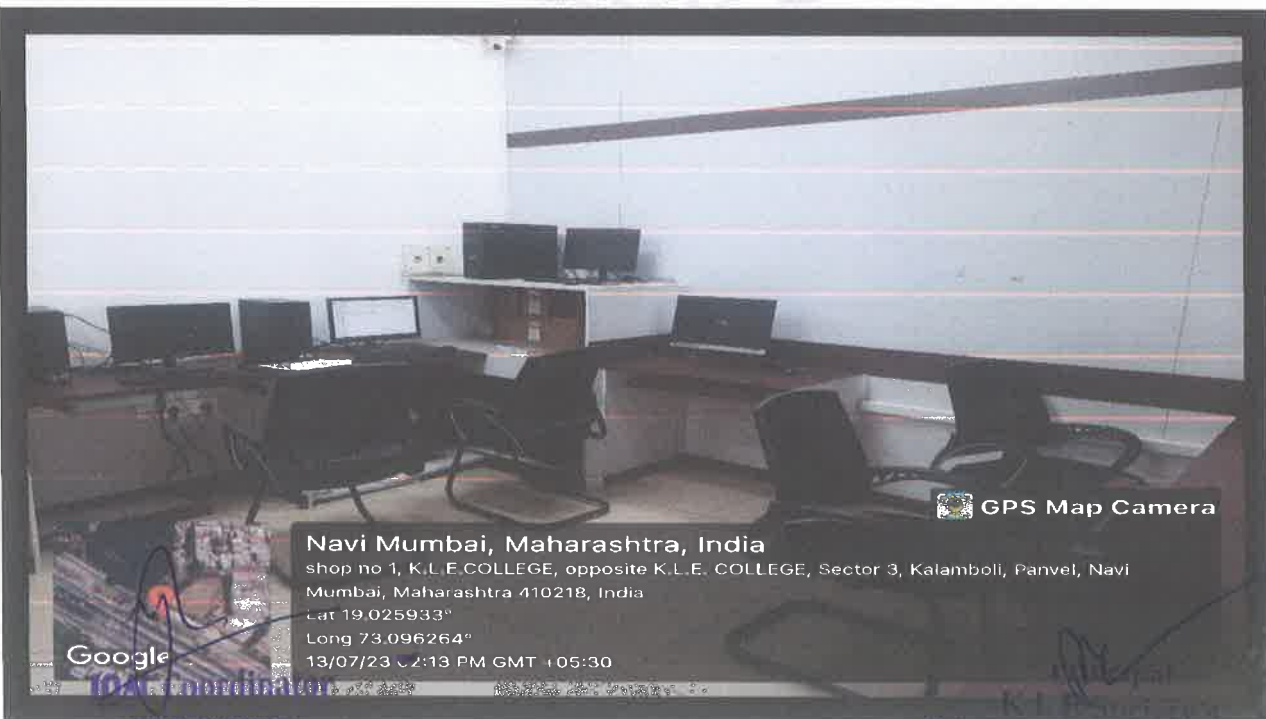

SCIENCE AND COMMERCE COLLEGE

(Affiliated to University of Mumbai)

Plot No 29, Sector -01, Kalamboli, Navi Mumbai-410218.

Ph.:8828979594

Web: <http://klessccmumbai.edu.in>

E-mail: klekalamboli@gmail.com

E- Library

(Second Floor 211)

Number of systems: 15

SCIENCE AND COMMERCE COLLEGE

(Affiliated to University of Mumbai)

Plot No 29, Sector -01, Kalamboli, Navi Mumbai-410218.

Ph.:8828979594

Web: <http://klessccmumbai.edu.in>

E-mail: klekalamboli@gmail.com

E-LIBRARY

Total Number of Systems = 21

Number of Desktop = 15

Sr.No.	System No	MAC Address
1.	KLEK/PC/98	98-EE-CB-84-73-10
2.	KLEK/PC/99	98-EE-CB-84-73-5D
3.	KLEK/PC/100	98-EE-CB-84-73-5D
4.	KLEK/PC/101	98-EE-CB-81-71-E2
5.	KLEK/PC/102	98-EE-CB-84-71-DE
6.	KLEK/PC/103	98-EE-CB-84-73-4A
7.	KLEK/PC/104	98-EE-CB-84-71-EA
8.	KLEK/PC/105	98-EE-CB-84-71-D4
9.	KLEK/PC/106	98-EE-CB-84-71-80
10.	KLEK/PC/107	98-EE-CB-84-71-E0
11.	KLEK/PC/108	98-EE-CB-84-72-13
12.	KLEK/PC/109	98-EE-CB-84-72-0D
13.	KLEK/PC/110	C8-D3-FF-B9-55-75
14.	KLEK/PC/111	C8-D3-FF-B2-65-2B
15.	KLEK/PC/113	98-EE-CB-84-71-BB

IQAC Coordinator
K.L.E. Society's
Science & Commerce College,
Kalamboli, Navi Mumbai-410218

Principal
KLE Society's
Science & Commerce College
Kalamboli, Navi Mumbai - 410 218