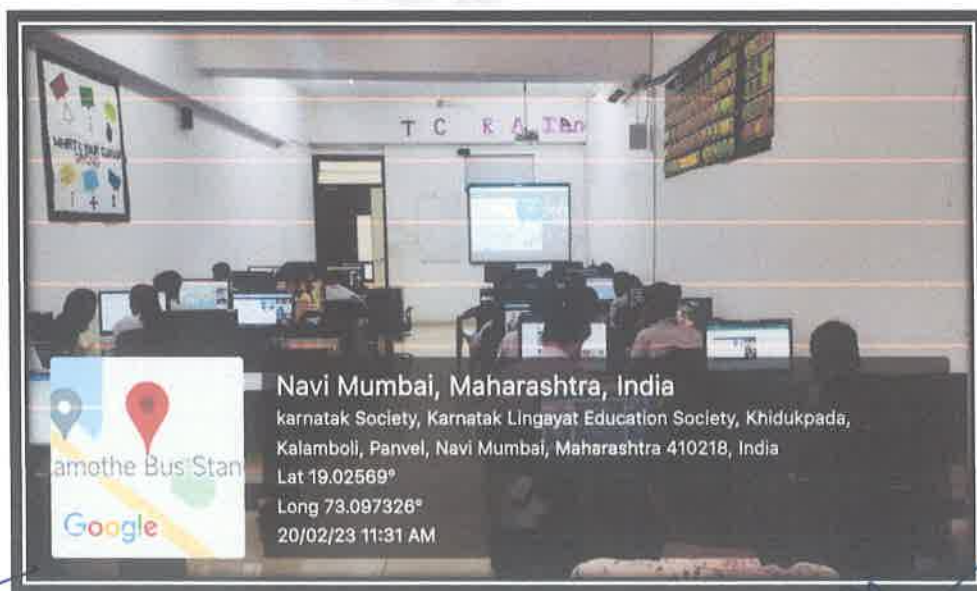

SCIENCE AND COMMERCE COLLEGE

(Affiliated to University of Mumbai)

Plot No 29, Sector -01, Kalamboli, Navi Mumbai-410218.

Ph.:8828979594

Web: <http://klessccmumbai.edu.in>

E-mail: klekalamboli@gmail.com

Information Technology Lab-2 Fourth Floor 408

Number of systems: 34

IQAC Coordinator
K.L.E. Society's
Science & Commerce College,
Kalamboli, Navi Mumbai-410218

Principal
K L E Society's
Science & Commerce College
Kalamboli, Navi Mumbai - 410 218